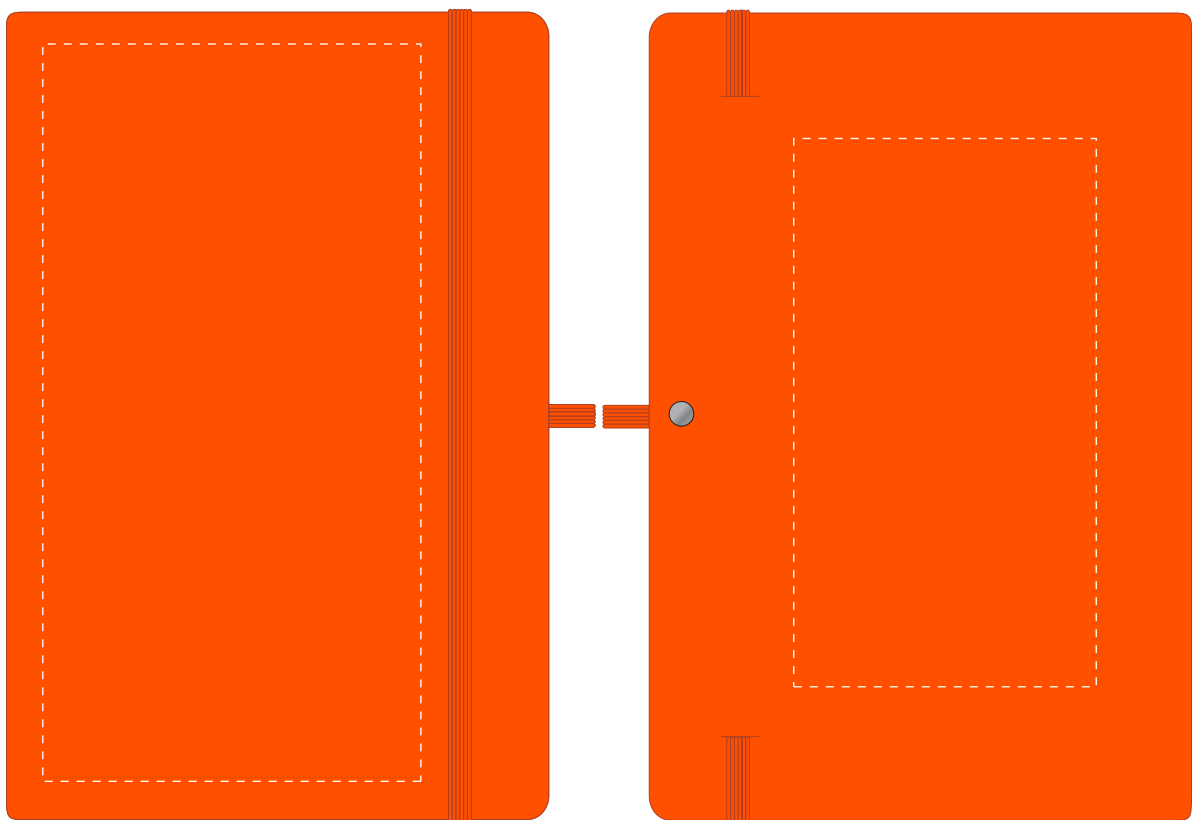

Your Ref:	Quantity:	Product Code: QS0745
Our Ref:	Version: 1	Product Colour: AMBER

PRINTING CONCERNS:**PRODUCT INFO: DUE TO THE NATURE OF THE PRODUCT THE PRINT POSITION MAY VARY BY 2 - 3 MM**

We stock this item in the following colours

**PANTONE REFERENCE(S)**

Full Colour Printing

 Product Image for visualisation
 - colours may vary

ARTWORK SCALE 50%

- CENTRED TO PRINT AREA
- CENTRED TO NOTEBOOK

The dashed line is to demonstrate print area and will not appear on your printed item

To proceed, please approve visual via the online system.

ARTWORK SCALE 100%
Max print area: 195mm x 100mm

ARTWORK SCALE 100%
Max print area: 145mm x 80mm